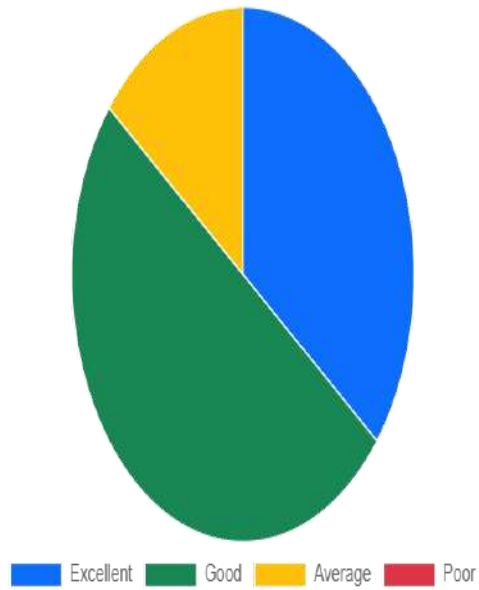

Q2. How much did your college education contribute to your academic/professional growth?**Total Responses : 14**

Option	Count	Percentage
A lot	13	92.86%
Somewhat	1	7.14%
A little	0	0%
Not at all	0	0%

Q3. How would you rate your college's infrastructural facilities (classrooms, library, labs, etc.) during your time there?**Total Responses : 14**

Option	Count	Percentage
Excellent	8	57.14%
Good	5	35.71%
Average	1	7.14%
Poor	0	0%

Q4. How would you rate the quality of professors in your department?**Total Responses : 14**

Option	Count	Percentage
Excellent	6	42.86%
Good	8	57.14%
Average	0	0%
Poor	0	0%

Q5. How would you rate your college's extracurricular activities (cultural/sports) during your time there?**Total Responses : 14**

Option	Count	Percentage
Excellent	5	35.71%
Good	7	50%
Average	2	14.29%
Poor	0	0%