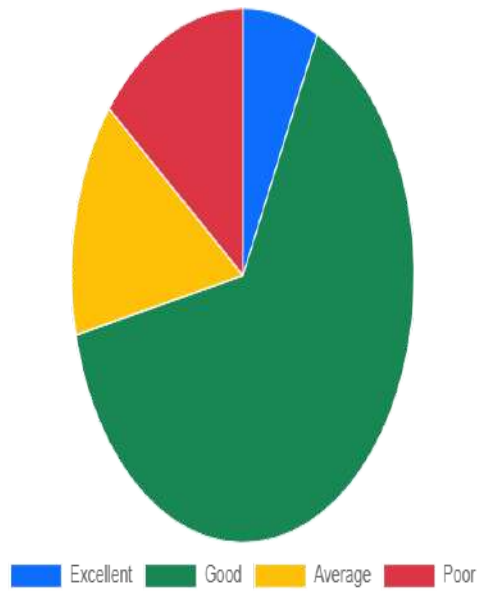

Q6. How satisfied are you with your college's placement support?

Total Responses : 14

Option	Count	Percentage
Excellent	1	7.14%
Good	9	64.29%
Average	2	14.29%
Poor	2	14.29%