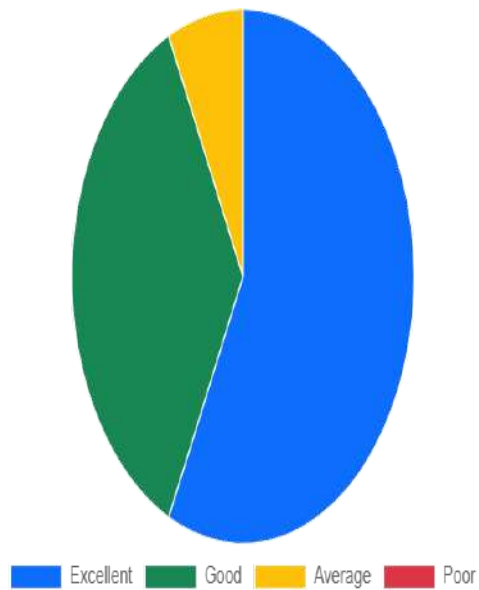

Q3. How would you rate your college's infrastructural facilities (classrooms, library, labs, etc.) during your time there?

Total Responses : 14

Option	Count	Percentage
Excellent	8	57.14%
Good	5	35.71%
Average	1	7.14%
Poor	0	0%