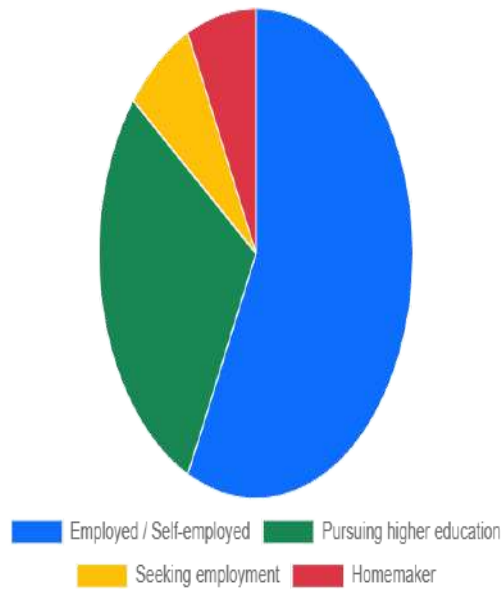

Alumni Analysis Report

Q1. What best describes your current professional status?

Total Responses : 14

Option	Count	Percentage
Employed / Self-employed	8	57.14%
Pursuing higher education	4	28.57%
Seeking employment	1	7.14%
Homemaker	1	7.14%

Q2. How much did your college education contribute to your academic/professional growth?**Total Responses : 14**

Option	Count	Percentage
A lot	13	92.86%
Somewhat	1	7.14%
A little	0	0%
Not at all	0	0%

Q3. How would you rate your college's infrastructural facilities (classrooms, library, labs, etc.) during your time there?**Total Responses : 14**