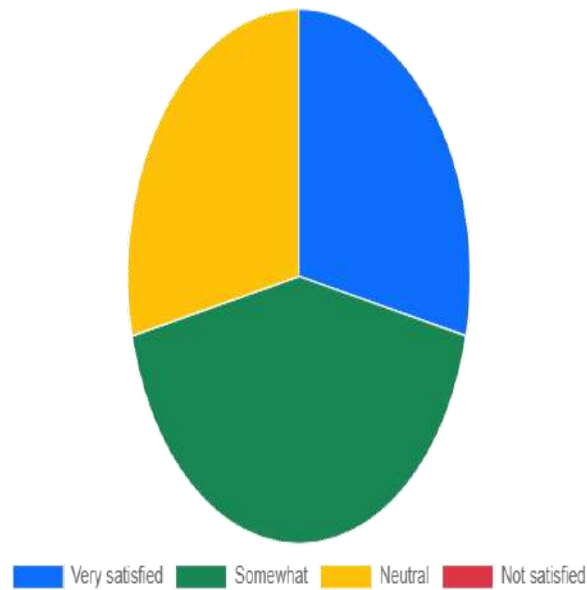

Q8. How satisfied are you with your alumni association's engagement efforts?

Total Responses : 14

Option	Count	Percentage
Very satisfied	4	28.57%
Somewhat	6	42.86%
Neutral	4	28.57%
Not satisfied	0	0%