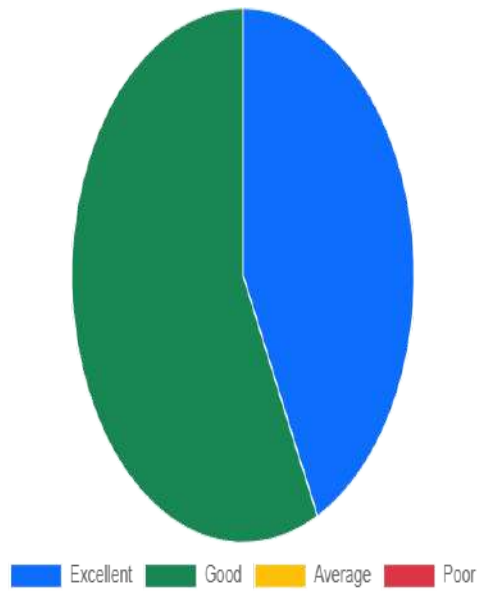

Q2. How much did your college education contribute to your academic/professional growth?**Total Responses : 14**

Option	Count	Percentage
A lot	13	92.86%
Somewhat	1	7.14%
A little	0	0%
Not at all	0	0%

Q3. How would you rate your college's infrastructural facilities (classrooms, library, labs, etc.) during your time there?**Total Responses : 14**

Option	Count	Percentage
Excellent	8	57.14%
Good	5	35.71%
Average	1	7.14%
Poor	0	0%

Q4. How would you rate the quality of professors in your department?**Total Responses : 14**

Option	Count	Percentage
Excellent	6	42.86%
Good	8	57.14%
Average	0	0%
Poor	0	0%