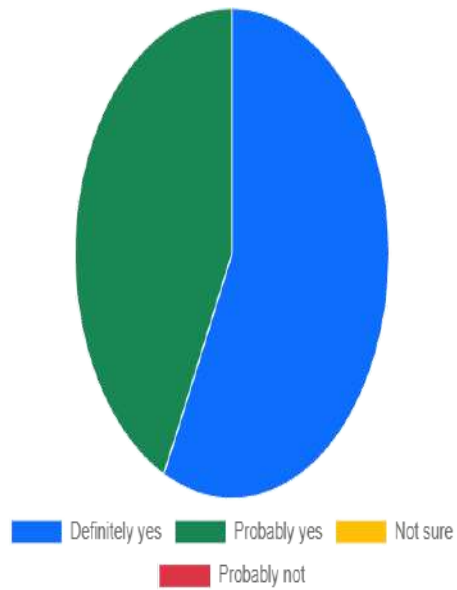

Q9. Would you recommend Sariya College to current students?

Total Responses : 14

Option	Count	Percentage
Definitely yes	8	57.14%
Probably yes	6	42.86%
Not sure	0	0%
Probably not	0	0%