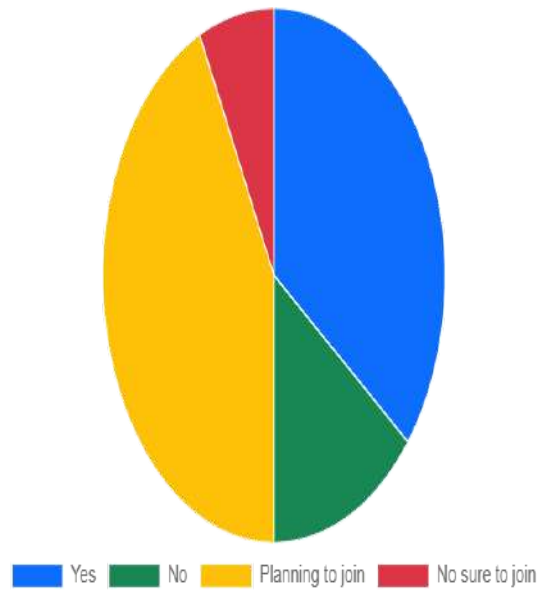

Q7. Are you a member of the college Alumni Association?

Total Responses : 14

Option	Count	Percentage
Yes	5	35.71%
No	2	14.29%
Planning to join	6	42.86%
No sure to join	1	7.14%